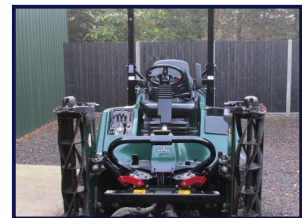

Hayter LT322

£5,650.00

Hayter LT322 triple mower, 2010 ~ 3388 hrs, 31hp, 4 cylinder Kubota diesel engine, 2 wheel drive, HST, ROPS, 8" heads, beacon, road registered.

£5650 + VAT

Product Details

Product Details	
<i>Category/Type</i>	<i>Cylinder Ride on Mowers</i>
<i>Make</i>	<i>Hayter</i>
<i>Model</i>	<i>LT322</i>
<i>Year</i>	<i>2010</i>
<i>Hours</i>	<i>3388</i>