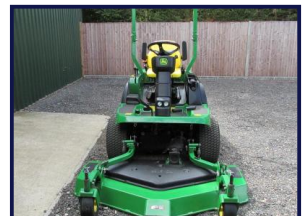

John Deere 1435

£6,000.00

John Deere 1435 out front mower, 2008 ~ 2007 hrs. 62" fast back rear discharge deck. 4 wheel drive, yanmar 3 cylinder diesel engine. Reg RX09HRM
£6000 + VAT

Product Details

Product Details	
<i>Category/Type</i>	<i>Outfront Mowers</i>
<i>Make</i>	<i>John Deere</i>
<i>Model</i>	<i>1435</i>
<i>Year</i>	<i>2008</i>
<i>Hours</i>	<i>2008</i>