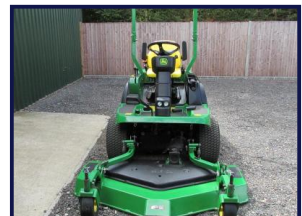

# John Deere 1435

**£6,000.00**

John Deere 1435 out front mower, 2008 ~ 2007 hrs. 62" fast back rear discharge deck. 4 wheel drive, yanmar 3 cylinder diesel engine. Reg RX09HRM  
£6000 + VAT

## Product Details

Product Details	
<i>Category/Type</i>	<i>Outfront Mowers</i>
<i>Make</i>	<i>John Deere</i>
<i>Model</i>	<i>1435</i>
<i>Year</i>	<i>2008</i>
<i>Hours</i>	<i>2008</i>

34 Rookery Road, Wyboston, Bedfordshire, UK, MK44 3AX