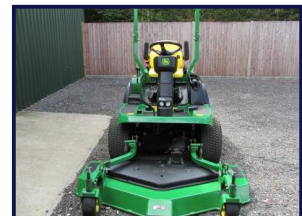

John Deere 1435

£6,000.00

John Deere 1435 out front mower, 2008 ~ 2007 hrs. 62" fast back rear discharge deck. 4 wheel drive, yanmar 3 cylinder diesel engine. Reg RX09HRM
£6000 + VAT

Product Details

Product Details	
<i>Category/Type</i>	<i>Outfront Mowers</i>
<i>Make</i>	<i>John Deere</i>
<i>Model</i>	<i>1435</i>
<i>Year</i>	<i>2008</i>
<i>Hours</i>	<i>2007</i>