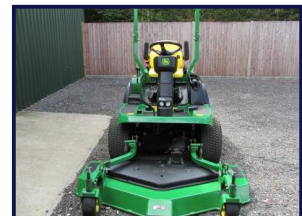

John Deere 1435 SOLD

£POA

SOLD SOLD SOLD

John Deere 1435 out front mower, 2008 ~ 2007 hrs. 62" fast back rear discharge deck. 4 wheel drive, yanmar 3 cylinder diesel engine. Reg RX09HRM

£6000 + VAT

Product Details