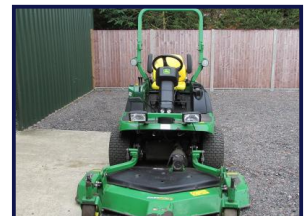

John Deere 1445

£6,000.00

John Deere 1445 out front mower, 2009 ~ 3899hrs c/w 62" fast back deck hours, 31hp, 3 cylinder diesel engine, 4wd, hydrostatic transmission (HST), power assisted steering (PAS), REG:

WX10EOR

£6000 + VAT

Product Details

Product Details	
<i>Category/Type</i>	<i>Outfront Mowers</i>
<i>Make</i>	<i>John Deere</i>
<i>Model</i>	<i>1445</i>
<i>Year</i>	<i>2009</i>
<i>Hours</i>	<i>3899</i>

34 Rookery Road, Wyboston, Bedfordshire, UK, MK44 3AX