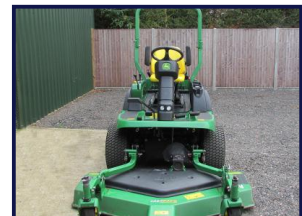

John Deere 1445

£6,500.00

John Deere 1445 c/w 62" Fast back deck. 2009 ~ 1797 hours, 3 cylinder diesel engine, 4wd, hydrostatic transmission (HST), power assisted steering (PAS), £6500 + VAT

Product Details

Product Details	
<i>Category/Type</i>	<i>Outfront Mowers</i>
<i>Make</i>	<i>John Deere</i>
<i>Model</i>	<i>1445</i>
<i>Year</i>	<i>2009</i>
<i>Hours</i>	<i>1797</i>

34 Rookery Road, Wyboston, Bedfordshire, UK, MK44 3AX