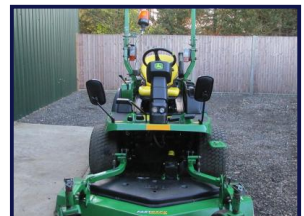

John Deere 1565

£7,750.00

John Deere 1565 series 2 out front rotary mower, 2011 ~ 2909hrs, 3 cylinder yanmar diesel engine, 38hp, 4 wheel drive, PAS, ROPS, 62" fastback John Deere rotary deck, 2 speed transmission, HST, Road Registered.