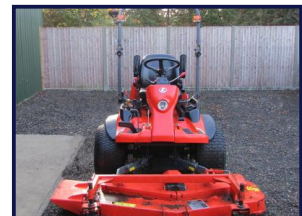

Kubota F3680 SOLD

£POA

SOLD SOLD SOLD

Kubota F3680 out front mower, 2010 ~ 1511hrs, 4 wheel drive, HST, PAS, ROPS, comes with a 60" side discharge deck. Road registered.

£6750 + VAT

Product Details

Product Details	
<i>Category/Type</i>	<i>Outfront Mowers</i>
<i>Make</i>	<i>Kubota</i>
<i>Model</i>	<i>F3680 SOLD</i>
<i>Year</i>	<i>2010</i>
<i>Hours</i>	<i>1511</i>