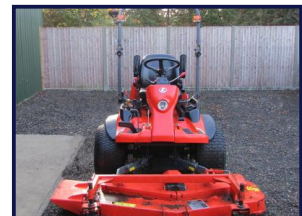

# Kubota F3680 SOLD

**£POA**

SOLD SOLD SOLD

Kubota F3680 out front mower, 2010 ~ 1511hrs, 4 wheel drive, HST, PAS, ROPS, comes with a 60" side discharge deck. Road registered.

£6750 + VAT

## Product Details

<b>Category/Type</b>	<b>Outfront Mowers</b>
<b>Make</b>	<b>Kubota</b>
<b>Model</b>	<b>F3680 SOLD</b>
<b>Year</b>	<b>2010</b>
<b>Hours</b>	<b>1511</b>

34 Rookery Road, Wyboston, Bedfordshire, UK, MK44 3AX