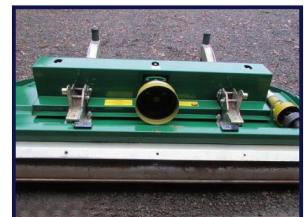

Major Synergy SOLD

£POA

SOLD SOLD SOLD

Major Synergy MJ61-175KV Rotary roller mower deck, fits Kubota F3680-F3890, 1.63m cutting width, 0-118mm cutting height, 3 rotors, 6 blades, weight 277kgs. Ideal for leaving stripes on pitches.