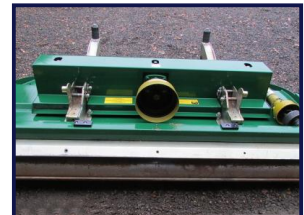

Major Synergy SOLD

£POA

SOLD SOLD SOLD

Major Synergy MJ61-175KV Rotary roller mower deck, fits Kubota F3680-F3890, 1.63m cutting width, 0-118mm cutting height, 3 rotors, 6 blades, weight 277kgs. Ideal for leaving stripes on pitches.