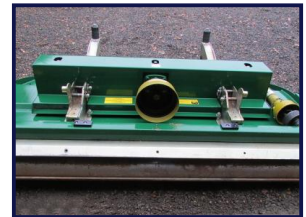

Major Synergy

£3,150.00

Major Synergy MJ61-175KV Rotary roller mower deck, fits Kubota F3680-F3890, 1.63m cutting width, 0-118mm cutting height, 3 rotors, 6 blades, weight 277kgs. Ideal for leaving stripes on pitches.