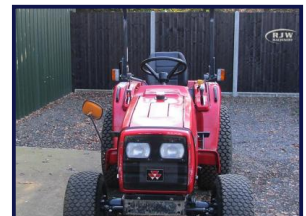

Massey Ferguson 1220

£4,750.00

Massey Ferguson 1220 compact tractor, 1125hrs, 21hp 3 cylinder diesel engine, 4 wheel drive, HST, roll bar, turf tyres.
£4750 + VAT

Product Details

| | |
|----------------------|------------------------|
| <i>Category/Type</i> | <i>Tractors</i> |
| <i>Make</i> | <i>Massey Ferguson</i> |
| <i>Model</i> | <i>1220</i> |
| <i>Year</i> | <i>-</i> |
| <i>Hours</i> | <i>1125</i> |