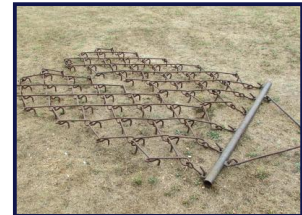

# Parmiter Chain Harrows SOLD

**£POA**

SOLD SOLD SOLD

Parmiter Chain Harrows comes with 2 section mats & beam, working width 1.7m  
£150 + VAT