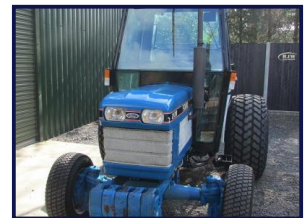

Ford 2120 SOLD

£POA

SOLD SOLD SOLD

Ford 2120 tractor, 4wd complete with cab and turf tyres 40hp, 4wd, Diesel, Manual Transmission, Power Assisted Steering, 3pt Linkage, Spool Valves, £6750 + VAT

Product Details	
<i>Category/Type</i>	<i>Tractors</i>
<i>Make</i>	<i>Ford</i>
<i>Model</i>	<i>2120 SOLD</i>
<i>Year</i>	-
<i>Hours</i>	-