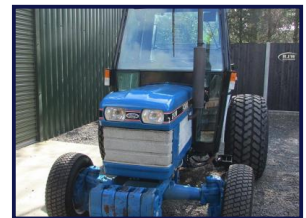

Ford 2120

£6,750.00

Ford 2120 tractor, 4wd complete with cab and turf tyres 40hp, 4wd, Diesel, Manual Transmission, Power Assisted Steering, 3pt Linkage, Spool Valves, £6750 + VAT

Product Details

Product Details	
Category/Type	Tractors
Make	Ford
Model	2120
Year	-
Hours	-