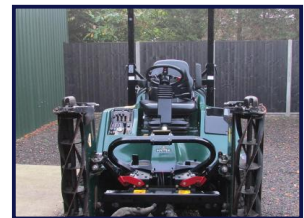

Hayter LT322

£5,650.00

Hayter LT322 triple mower, 2010 ~ 3388 hrs, 31hp, 4 cylinder Kubota diesel engine, 2 wheel drive, HST, ROPS, 8" heads, beacon, road registered.

£5650 + VAT

Product Details

Product Details	
<i>Category/Type</i>	<i>Cylinder Ride on Mowers</i>
<i>Make</i>	<i>Hayter</i>
<i>Model</i>	<i>LT322</i>
<i>Year</i>	<i>2010</i>
<i>Hours</i>	<i>3388</i>