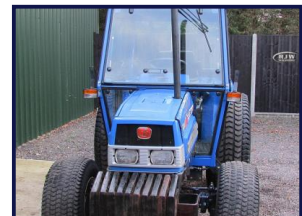

## Iseki TK538F SOLD

**£POA**

SOLD SOLD SOLD

Iseki TK538F compact utility tractor, 38hp 3 cylinder turbo charged diesel engine, Cat 1 rear 3 point linkage, 1300kg rear lift capacity, 540/1000 rear PTO, 4 wheel drive, PAS, Cab, 16 forward and reverse gears.

### Product Details

<b>Category/Type</b>	<b>Tractors</b>
<b>Make</b>	<b>Iseki</b>
<b>Model</b>	<b>TK538F SOLD</b>
<b>Year</b>	<b>-</b>
<b>Hours</b>	<b>2686</b>

34 Rookery Road, Wyboston, Bedfordshire, UK, MK44 3AX