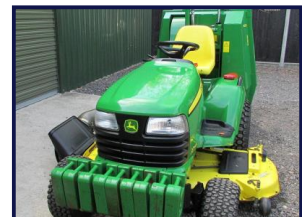

John Deere X748 SOLD

£POA

SOLD SOLD SOLD

John Deere X748 ride on mower, 2008 ~ 320 hrs, 24hp 3 cylinder Yanmar diesel engine, 4 wheel drive, PAS, HST, full set of front weights, 62" side discharge cutting deck, MCS580H high dump collector, 600 litre capacity, lift height 1.8m.

£7950 + VAT

Product Details	
<i>Category/Type</i>	<i>Ride on Mowers</i>
<i>Make</i>	<i>John Deere</i>
<i>Model</i>	<i>X748 SOLD</i>
<i>Year</i>	<i>2008</i>
<i>Hours</i>	<i>320</i>

34 Rookery Road, Wyboston, Bedfordshire, UK, MK44 3AX