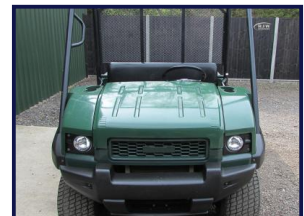

Kawasaki Mule 4010 SOLD

£POA

SOLD SOLD SOLD

Kawasaki Mule 4010, 2011 ~ 2547 Hrs, 4 wheel drive, electric tip, Rops, diesel engine, £5750 + VAT

Product Details

Product Details	
Category/Type	<i>Utility vehicles / Quads</i>
Make	<i>Kawasaki</i>
Model	<i>Mule 4010 SOLD</i>
Year	<i>2011</i>
Hours	<i>2547</i>