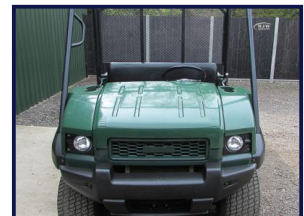

Kawasaki Mule 4010 SOLD

£POA

SOLD SOLD SOLD

Kawasaki Mule 4010, 2011 ~ 2547 Hrs, 4 wheel drive, electric tip, Rops, diesel engine,
£5750 + VAT

Product Details

Category/Type	Utility vehicles / Quads
Make	Kawasaki
Model	Mule 4010 SOLD
Year	2011
Hours	2547