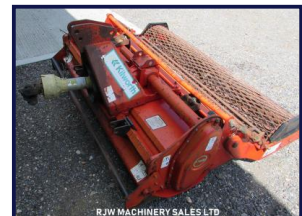

Kilworth 170M

£2,000.00

Kilworth 170M stone burier, 1.7m heavy duty stone burier with rear crumbling bar.
£2000 + VAT

Product Details

Category/Type	Attachments
Make	Kilworth
Model	170M
Year	1997
Hours	-

34 Rookery Road, Wyboston, Bedfordshire, UK, MK44 3AX