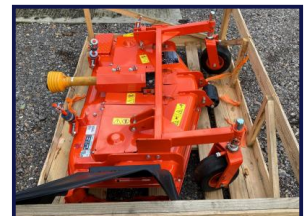

Kubota RCK54-F28-EU

£1,500.00

Kubota RCK54-F28 mower deck, year 2020, to fit out front 'F' series (F2880, 3090, 3680, 3890) shop soiled. Sold as seen.
£1500 + VAT

Product Details

Product Details	
<i>Category/Type</i>	<i>Attachments</i>
<i>Make</i>	<i>Kubota</i>
<i>Model</i>	<i>RCK54-F28-EU</i>
<i>Year</i>	<i>2020</i>
<i>Hours</i>	<i>-</i>