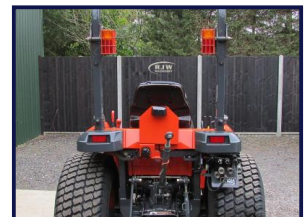

Kubota STV32 SOLD

£POA

SOLD SOLD SOLD

Kubota STV32 compact tractor, Kubota 4-cycle 3 cylinder ETVCS diesel engine, 32hp, HST, Bi speed turning, wet type disc brakes, ROPS, 4 wheel drive, turf tyres, rear and mid PTO, rear lift linkage, 2 double acting spool valve. Kubota rear discharge mid mount deck. £7950 + VAT (New MX Loader available £3500 + VAT)

Product Details

Category/Type	Tractors
Make	Kubota
Model	STV32 SOLD
Year	-
Hours	-

34 Rookery Road, Wyboston, Bedfordshire, UK, MK44 3AX

Tel: 01480 21 33 22 Mob: 07894 394 753

www.groundcare-trader.co.uk sales@groundcaretrader.com