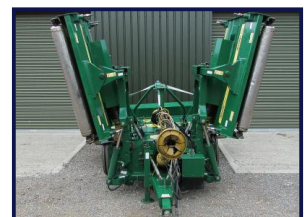

Major Batwing TDR 16000 SOLD

£POA

SOLD SOLD SOLD

Major Batwing TDR 16000 wide area mower, 2012, 4.9m working width, 2.4m transporting width, weight 2260kg, requires 65-100hp, 540 PTO speed, cutting height 10mm - 150mm, electronic remote control, wings can be operated separately, rear deck can be removed and operated independent from the wings