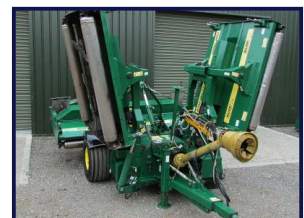

Major Batwing TDR 16000 SOLD

£POA

SOLD SOLD SOLD

Major Batwing TDR 16000 wide area mower, 2012, 4.9m working width, 2.4m transporting width, weight 2260kg, requires 65-100hp, 540 PTO speed, cutting height 10mm - 150mm, electronic remote control, wings can be operated separately, rear deck can be removed and operated independent from the wings