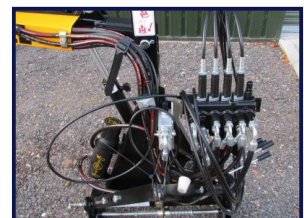

# McConnel Swing Trim SOLD

**£POA**

SOLD SOLD SOLD

McConnel Swing Trim, 2016 ~ M1644610, A specialist power arm with an innovative swing-over action, 3.2m reach with a 1.2m fingerbar, will cut on either side of tractor, 3 point linkage mounted, runs off tractor hydraulics, 15hp tractor required.