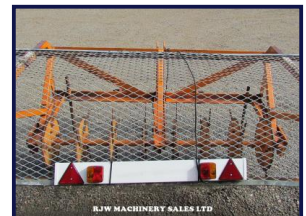

Sisis HDS 32 SOLD

£1,250.00

SOLD SOLD SOLD

Sisis HDS 32 Slitter, Tractor mounted deep slitter, working width 86". Tractor requirement 40hp
£1250 + VAT

Product Details

Product Details	
<i>Category/Type</i>	<i>Attachments</i>
<i>Make</i>	<i>Sisis</i>
<i>Model</i>	<i>HDS 32 SOLD</i>
<i>Year</i>	-
<i>Hours</i>	-