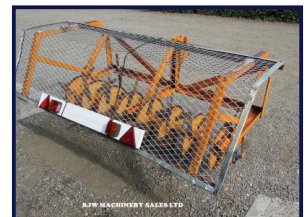

Sisis HDS 32 SOLD

£1,250.00

SOLD SOLD SOLD

Sisis HDS 32 Slitter, Tractor mounted deep slitter, working width 86". Tractor requirement 40hp
£1250 + VAT

Product Details

Product Details	
<i>Category/Type</i>	<i>Attachments</i>
<i>Make</i>	<i>Sisis</i>
<i>Model</i>	<i>HDS 32 SOLD</i>
<i>Year</i>	-
<i>Hours</i>	-