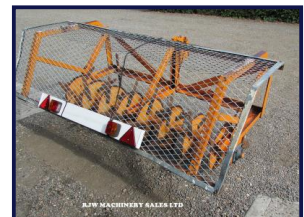

Sisis HDS 32

£1,250.00

Sisis HDS 32 Slitter, Tractor mounted deep slitter, working width 86". c/w floating rear roller.
Tractor requirement 40hp £1250 + VAT

Product Details

Product Details	
Category/Type	Attachments
Make	Sisis
Model	HDS 32
Year	-
Hours	-