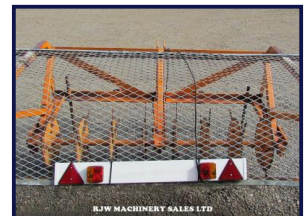

Sisis HDS 32

£1,250.00

Sisis HDS 32 Slitter, Tractor mounted deep slitter, working width 86". c/w floating rear roller.
Tractor requirement 40hp £1250 + VAT

Product Details

Product Details	
Category/Type	Attachments
Make	Sisis
Model	HDS 32
Year	-
Hours	-