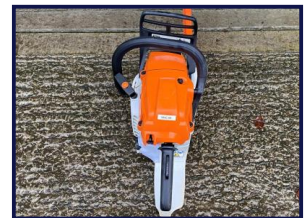

Stihl MS261-C SOLD

£POA

SOLD SOLD SOLD

Stihl MS261-C chainsaw, year 2017, 16" bar, full working order.

£275 + Vat

Product Details

<i>Category/Type</i>	<i>Groundcare</i>
<i>Make</i>	<i>Stihl</i>
<i>Model</i>	<i>MS261-C SOLD</i>
<i>Year</i>	<i>2017</i>
<i>Hours</i>	<i>-</i>